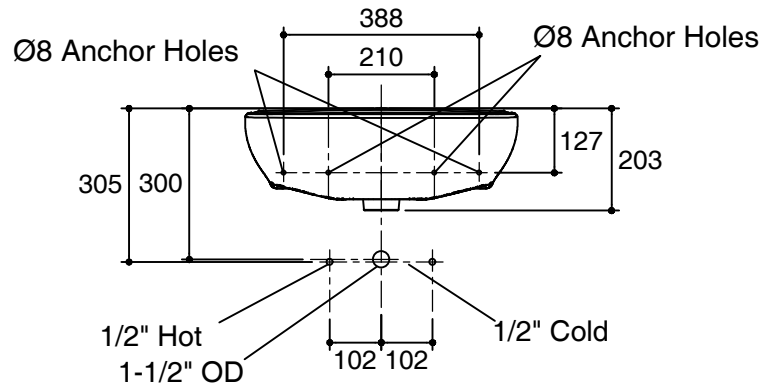

Dimensions are approximate.

Unit: mm.

SKU	K-8758X-1-0
Name	SACRAMENTO
Description	LAVATORY

KOHLER

* The recommended dimension for installation can be adjusted according to user preferences and layout.