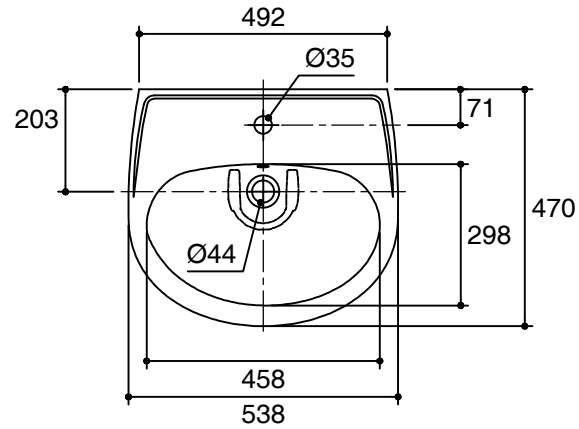

Dimensions are approximate.

Unit: mm.

SKU	K-8758X-1-0
Name	SACRAMENTO
Description	LAVATORY

KOHLER

* The recommended dimension for installation can be adjusted according to user preferences and layout.